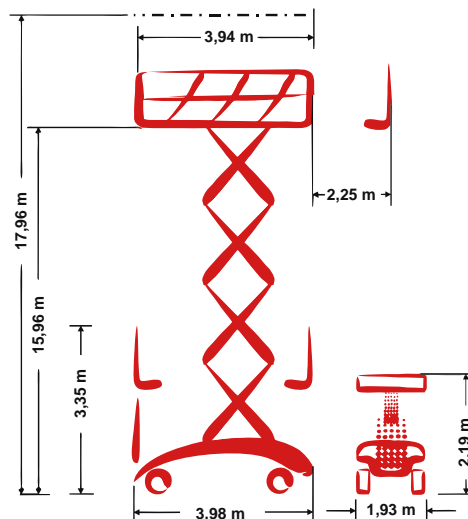

Arbeitsdiagramm

Technische Änderungen / Verbesserungen sind vorbehalten.

Platformers Business

PB Liftechnik GmbH | Gewerbegebiet Gassenäcker | 89429 Oberbechingen

Telefon: +49 (0) 90 77 - 95 00 - 0 | Telefax: +49 (0) 90 77 - 95 00 - 40

E-Mail: info@pblift.de | Website: pblift.de