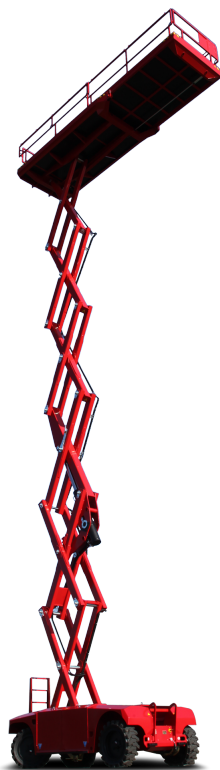

PB S180-19E 4x4

Self-propelled Scissor lift

17,96 m Working height

1,93 m Total width

indoor + outdoor

Technische Daten

	Working height	17,96 m		Platform extension (scissors)	2,25 m
	Platform height	15,96 m		Gradeability	30 %
	Lift capacity	650 kg		Speed - stowed	4,30 km/h
	Lift capacity platform extension	650 kg		Speed - raised	0,31 km/h
	Total length	3,98 m		Drive type	Electro-hydraulic drive
	Total width	1,93 m		Battery capacity	375 Ah
	Total height	3,35 m		Area of application	indoor + outdoor
	Turning radius outside	3,90 m		People indoor	4
	Transport height	2,19 m		People outdoor	4
	Total weight	9.460 kg		Drivable at full height	Yes

Produktbeschreibung

- By the hydraulic extension the platform can be enlarged to the gigantic size up to 6,19 m x 1,89 m
- The front axle as a permanent swing axle and the two rear single leveling axles guarantee an excellent traction
- The standard 4x4-drive master even the most difficult grounds – and that both indoor and outdoor with 17,96 m working height
- Even in a sloping position within 3° inclination and with ground pressure of the tires, the working platform can be moved at full height
- Ideal for use in contrary, confined and uneven conditions e.g. at inner city-, tunnel-, mining- or underground carpark works

E-Mail: info@pblift.de | Website: pblift.de

PB S180-19E 4x4

Self-propelled Scissor lift

17,96 m Working height

1,93 m Total width

indoor + outdoor

Produktbilder

Technische Änderungen / Verbesserungen sind vorbehalten.